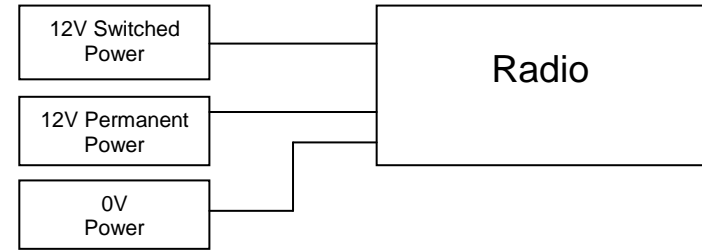

Additional / Alternative Wiring Information
Voltage Converter for the In Car Entertainment Market
(PV6s-A 6/10 Amp 24-12Vdc Converter)

Additional / Alternative Wiring Information
Voltage Converter for the In Car Entertainment Market
(PV6s-A 6/10 Amp 24-12Vdc Converter)

Typical Applications

Typical Applications