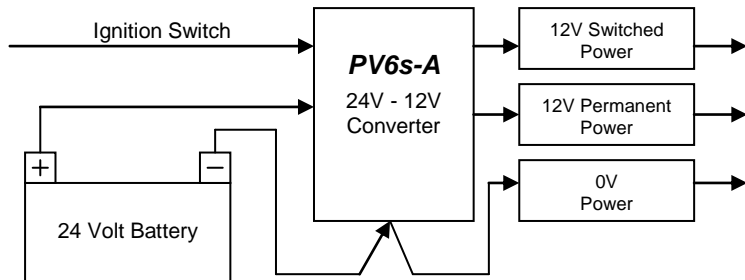

The Solution

The Solution