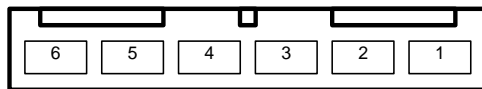

Additional / Alternative Wiring Information Voltage Converter for the In Car Entertainment Market

(PV12s-A 12/18 Amp 24-12Vdc Converter)

Typical Applications

The Solution

Socket Outline

Pin Functions

Pin No	Colour	Description
1	Red	+12Vdc Switched Output
2	Yellow	+12Vdc Permanent Output
3	White	0Vdc Output
4	Blue	0Vdc Input
5	Green	+24Vdc Input
6	Brown	+24Vdc Ignition Switch Input