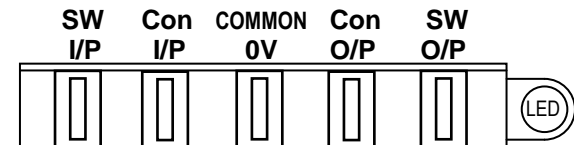

Typical Applications

Typical Applications

The Solution

The Solution

Socket Outline and Functions

Socket Outline and Functions

Additional / Alternative Wiring Information
Voltage Converter for the In Car Entertainment Market
(PV6s-A 6/10 Amp 24-12Vdc Converter)