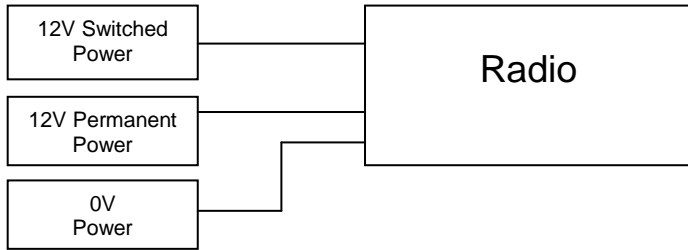

Additional / Alternative Wiring Information
Voltage Converter for the In Car Entertainment Market
(PV6s-A 6/10 Amp 24-12Vdc Converter)

Additional / Alternative Wiring Information
Voltage Converter for the In Car Entertainment Market
(PV6s-A 6/10 Amp 24-12Vdc Converter)

Typical Applications

Typical Applications