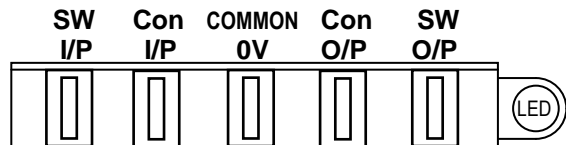

Additional / Alternative Wiring Information Voltage Converter for the In Car Entertainment Market

(PV12s-A 12/18 Amp 24-12Vdc Converter)

Typical Applications

The Solution

Socket Outline

Pin Functions

Pin No	Colour	Description
1	Red	+12Vdc Switched Output
2	Yellow	+12Vdc Permanent Output
3	White	0Vdc Output
4	Blue	0Vdc Input
5	Green	+24Vdc Input
6	Brown	+24Vdc Ignition Switch Input

Typical Applications

Typical Applications

The Solution

The Solution

Socket Outline and Functions

Socket Outline and Functions

Additional / Alternative Wiring Information
Voltage Converter for the In Car Entertainment Market
(PV6s-A 6/10 Amp 24-12Vdc Converter)