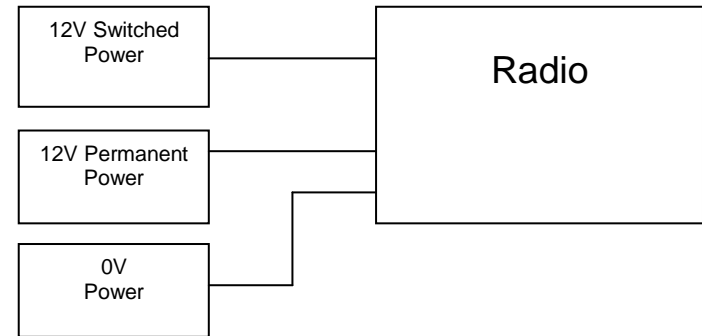

Additional / Alternative Wiring Information Voltage Converter for the In Car Entertainment Market

(PV12s-A 12/18 Amp 24-12Vdc Converter)

Typical Applications

The Solution

Socket Outline

Pin Functions

Pin No	Colour	Description
1	Red	+12Vdc Switched Output
2	Yellow	+12Vdc Permanent Output
3	White	0Vdc Output
4	Blue	0Vdc Input
5	Green	+24Vdc Input
6	Brown	+24Vdc Ignition Switch Input