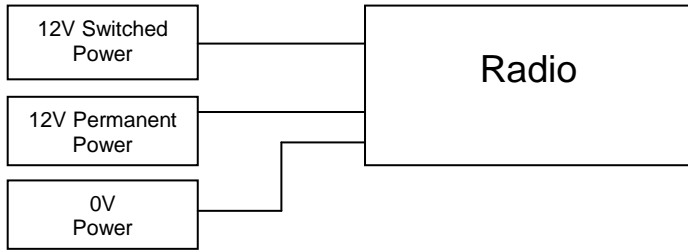

Additional / Alternative Wiring Information
Voltage Converter for the In Car Entertainment Market
(PV3s-A 3/5 Amp 24-12Vdc Converter)

Additional / Alternative Wiring Information
Voltage Converter for the In Car Entertainment Market
(PV3s-A 3/5 Amp 24-12Vdc Converter)

Typical Applications

Typical Applications