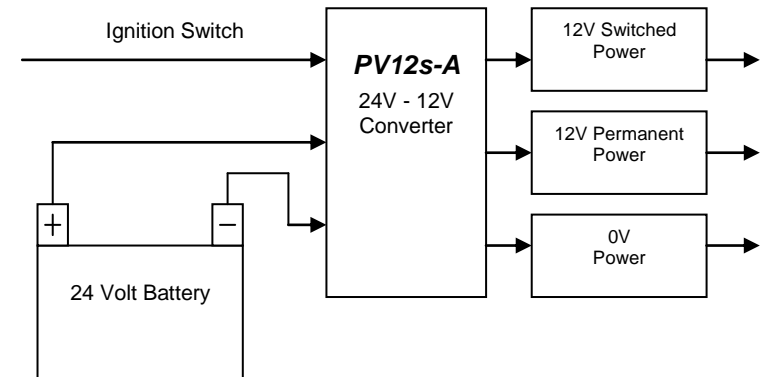

Additional / Alternative Wiring Information Voltage Converter for the In Car Entertainment Market

(PV12s-A 12/18 Amp 24-12Vdc Converter)

Typical Applications

The Solution

Socket Outline

Pin Functions

Pin No	Colour	Description
1	Red	+12Vdc Switched Output
2	Yellow	+12Vdc Permanent Output
3	White	0Vdc Output
4	Blue	0Vdc Input
5	Green	+24Vdc Input
6	Brown	+24Vdc Ignition Switch Input