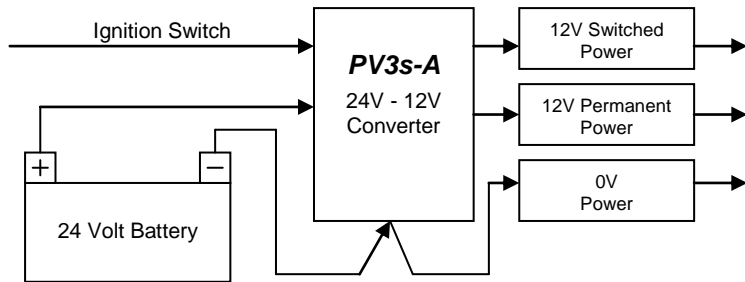

The Solution

The Solution