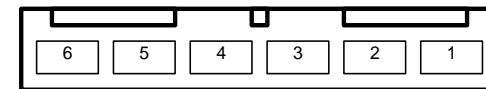

Additional / Alternative Wiring Information Voltage Converter for the In Car Entertainment Market

(PV12s-A 12/18 Amp 24-12Vdc Converter)

Typical Applications

The Solution

Socket Outline

Pin Functions

Pin No	Colour	Description
1	Red	+12Vdc Switched Output
2	Yellow	+12Vdc Permanent Output
3	White	0Vdc Output
4	Blue	0Vdc Input
5	Green	+24Vdc Input
6	Brown	+24Vdc Ignition Switch Input