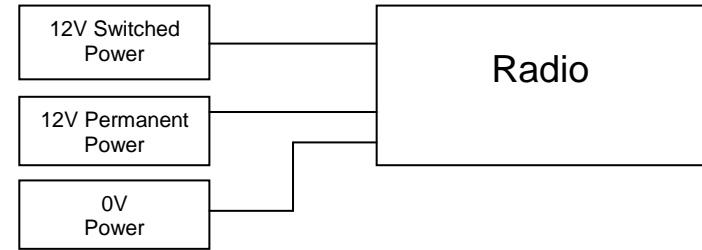

Additional / Alternative Wiring Information
Voltage Converter for the In Car Entertainment Market
(PV3s-A 3/5 Amp 24-12Vdc Converter)

Additional / Alternative Wiring Information
Voltage Converter for the In Car Entertainment Market
(PV3s-A 3/5 Amp 24-12Vdc Converter)

Typical Applications

Typical Applications