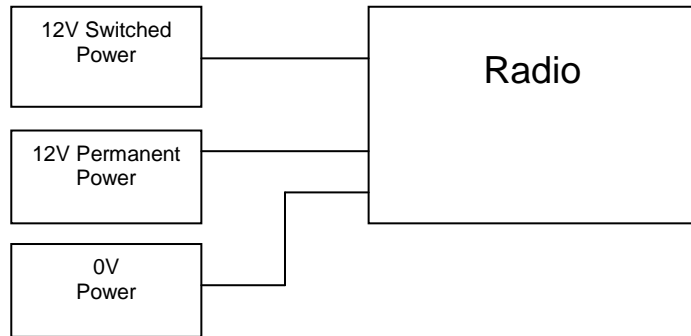

Additional / Alternative Wiring Information Voltage Converter for the In Car Entertainment Market

(PV12s-A 12/18 Amp 24-12Vdc Converter)

Typical Applications

The Solution

Socket Outline

Pin Functions

Pin No	Colour	Description
1	Red	+12Vdc Switched Output
2	Yellow	+12Vdc Permanent Output
3	White	0Vdc Output
4	Blue	0Vdc Input
5	Green	+24Vdc Input
6	Brown	+24Vdc Ignition Switch Input