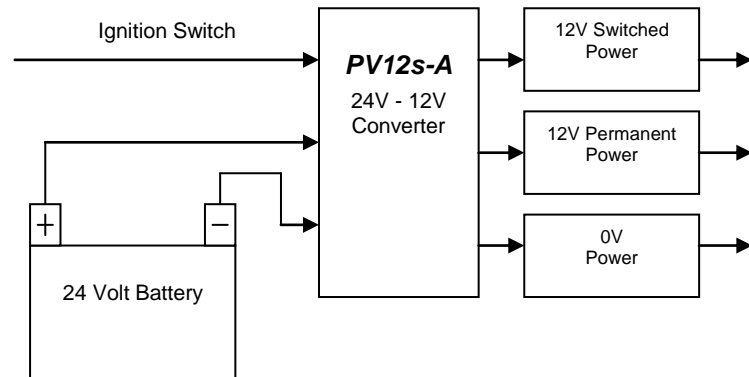

Additional / Alternative Wiring Information Voltage Converter for the In Car Entertainment Market

(PV12s-A 12/18 Amp 24-12Vdc Converter)

Typical Applications

The Solution

Socket Outline

Pin Functions

Pin No	Colour	Description
1	Red	+12Vdc Switched Output
2	Yellow	+12Vdc Permanent Output
3	White	0Vdc Output
4	Blue	0Vdc Input
5	Green	+24Vdc Input
6	Brown	+24Vdc Ignition Switch Input