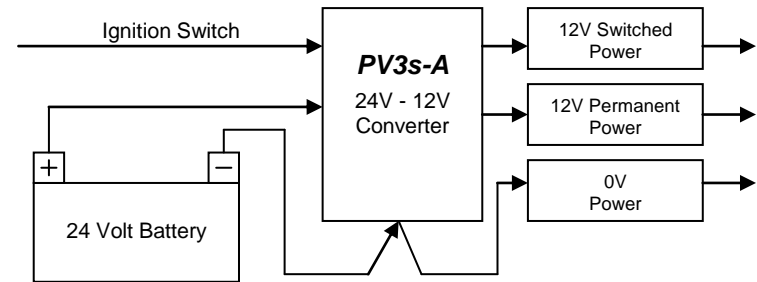

The Solution

The Solution