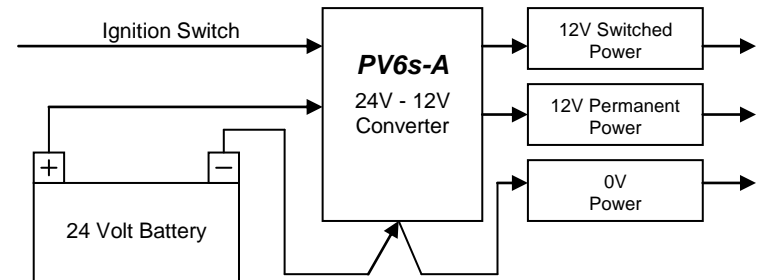

The Solution

The Solution