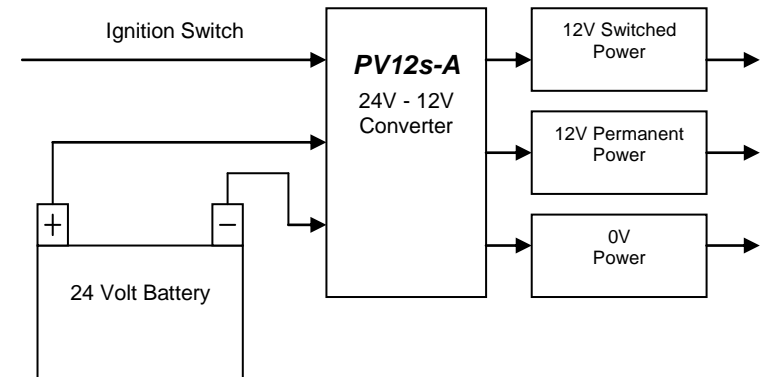

The Solution

Socket Outline

Pin Functions

Pin No	Colour	Description
1	Red	+12Vdc Switched Output
2	Yellow	+12Vdc Permanent Output
3	White	0Vdc Output
4	Blue	0Vdc Input
5	Green	+24Vdc Input
6	Brown	+24Vdc Ignition Switch Input