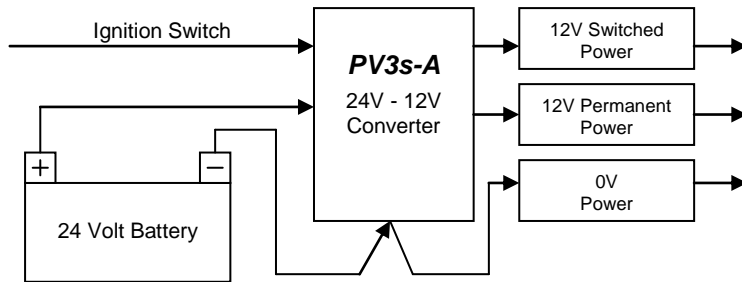

The Solution

The Solution