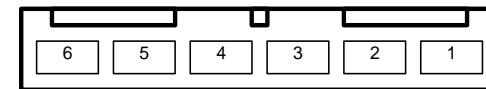

Pin Functions

Pin No	Colour	Description
1	Red	+12Vdc Switched Output
2	Yellow	+12Vdc Permanent Output
3	White	0Vdc Output
4	Blue	0Vdc Input
5	Green	+24Vdc Input
6	Brown	+24Vdc Ignition Switch Input