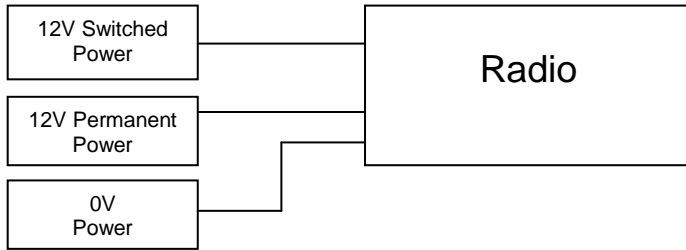

Additional / Alternative Wiring Information
Voltage Converter for the In Car Entertainment Market
(PV3s-A 3/5 Amp 24-12Vdc Converter)

Additional / Alternative Wiring Information
Voltage Converter for the In Car Entertainment Market
(PV3s-A 3/5 Amp 24-12Vdc Converter)

Typical Applications

Typical Applications