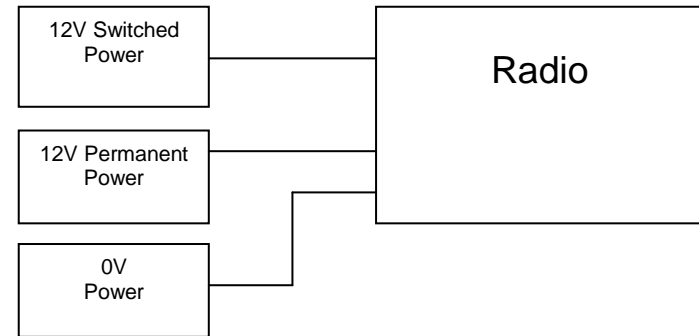

Typical Applications