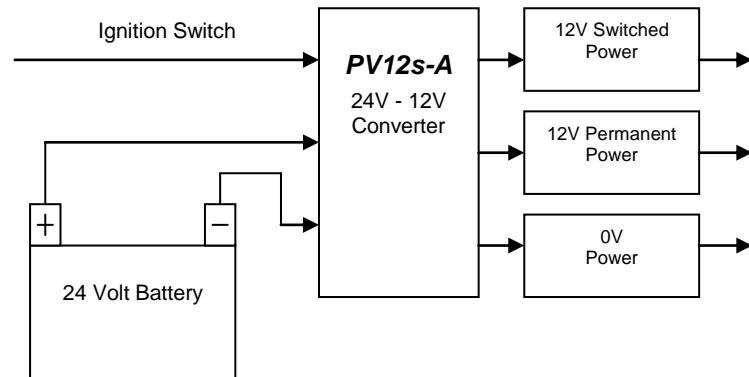

The Solution

Socket Outline

Pin Functions

Pin No	Colour	Description
1	Red	+12Vdc Switched Output
2	Yellow	+12Vdc Permanent Output
3	White	0Vdc Output
4	Blue	0Vdc Input
5	Green	+24Vdc Input
6	Brown	+24Vdc Ignition Switch Input

Additional / Alternative Wiring Information Voltage Converter for the In Car Entertainment Market

(PV12s-A 12/18 Amp 24-12Vdc Converter)