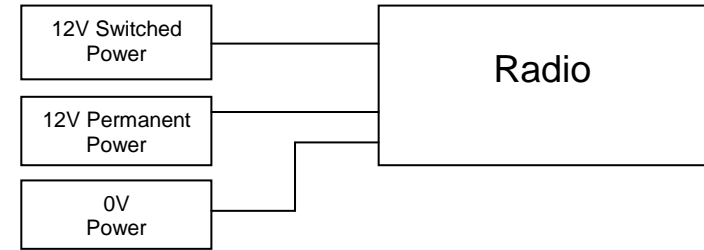

Additional / Alternative Wiring Information
Voltage Converter for the In Car Entertainment Market
(PV3s-A 3/5 Amp 24-12Vdc Converter)

Additional / Alternative Wiring Information
Voltage Converter for the In Car Entertainment Market
(PV3s-A 3/5 Amp 24-12Vdc Converter)

Typical Applications

Typical Applications