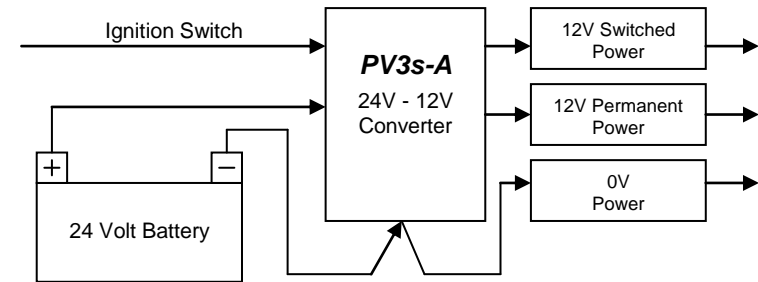

The Solution

The Solution